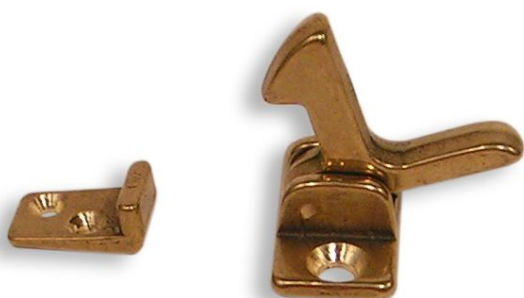

# Rolled brass elbow catch

## Product features:

Composition: Brass

Dimensions: 18 x 12 mm

Plate dimensions: 33 x 17 mm

Properties: Unlacquered solid brass is a living material. It naturally oxidizes and develops a patina over time and does not remain permanently shiny. This is part of its added value and authenticity. For a stable finish, you may prefer lacquered brass or an imitation.

## Product short description:

Small toggle closure system type "elbow socket" or "cocotte ratchet" in polished brass.