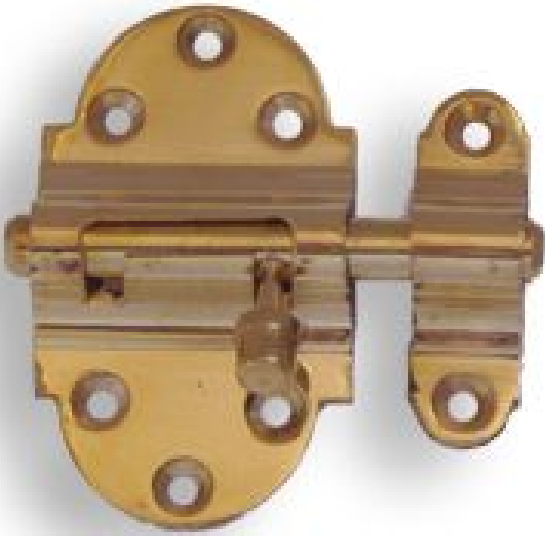

# Brass cabin barrel bolt

## Product attributes:

Size: 25 mm, 30 mm,  
40 mm

## Product short description:

Very beautiful and sturdy massive polished brass barrel bolt.

In addition to being practical to close a door or closet, it is also a decorative element for your boat square.

Available in 25 mm, 30 mm and 40 mm width.