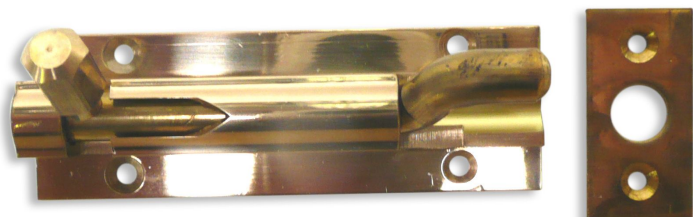

Brass spring loaded bolt

Product attributes:

Size: 75 mm, 100 mm

Product codes:

Reference:
9012/LA/XX
EAN13: -
UPC: -

Product features:

Composition: Brass
Dimensions: 75 x 25 mm | 100 x 25 mm
Manufacture: England

Product short description:

Square profile push-button latch with trigger and counter-angled bolt in polished brass.

The striking plate is fixed on the door post.

Product description:

Product gallery:
