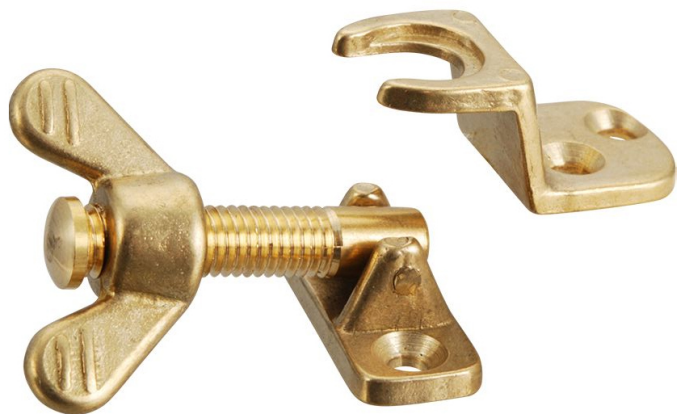


Brass hatch porthole fastener in brass

Product attributes:

Product codes:

Reference: 8789/LA/40

EAN13: -

UPC: -

Product features:

Composition: Brass

Diameter: 8 mm (rod)

Length: 40 mm (rod)

Plate dimensions: 38 x 15 mm

Properties: Unlacquered solid brass is a living material. It naturally oxidizes and develops a patina over time and does not remain permanently shiny. This is part of its added value and authenticity. For a stable finish, you may prefer lacquered brass or an imitatio

Product short description:

Small polished brass hatch or porthole fastener for small hood, window or hatch closure on board.

Product description:

Product gallery:
